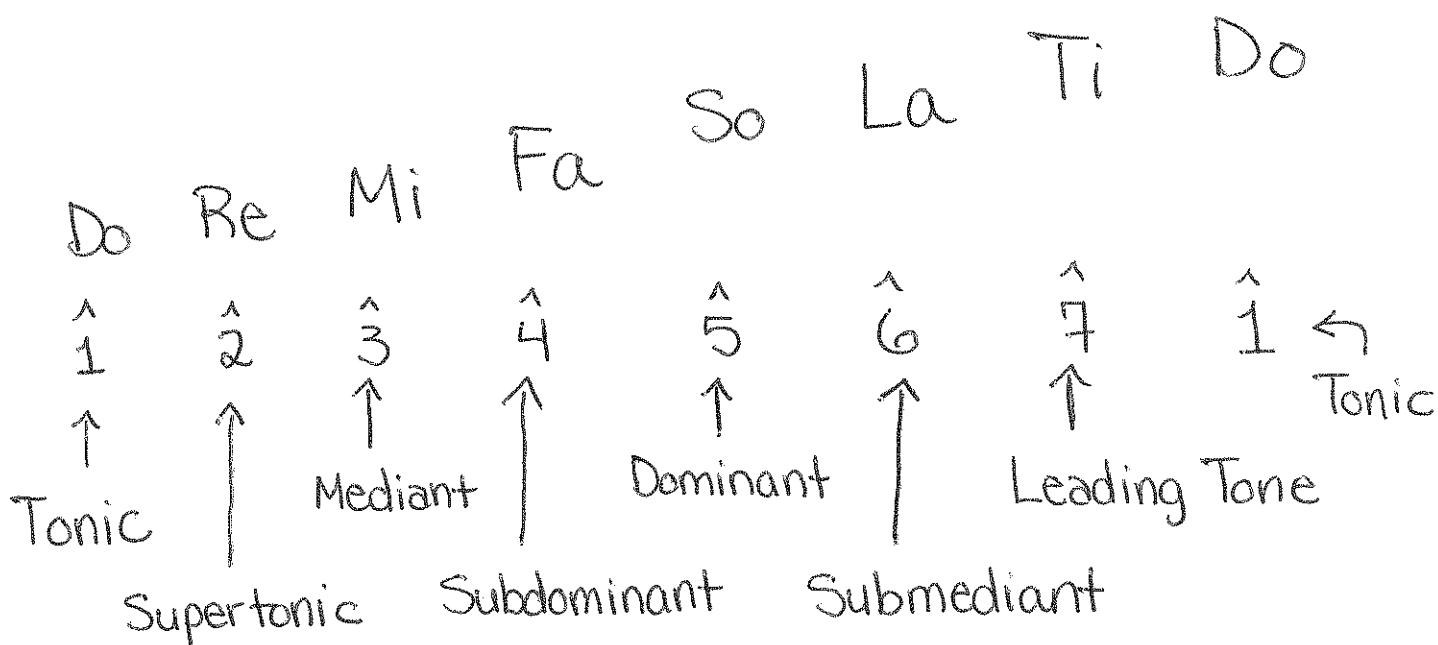

Review of Scale Degree Names

Examples: E is the mediant of C.

D is the dominant of G.

C# is the leading tone of D.